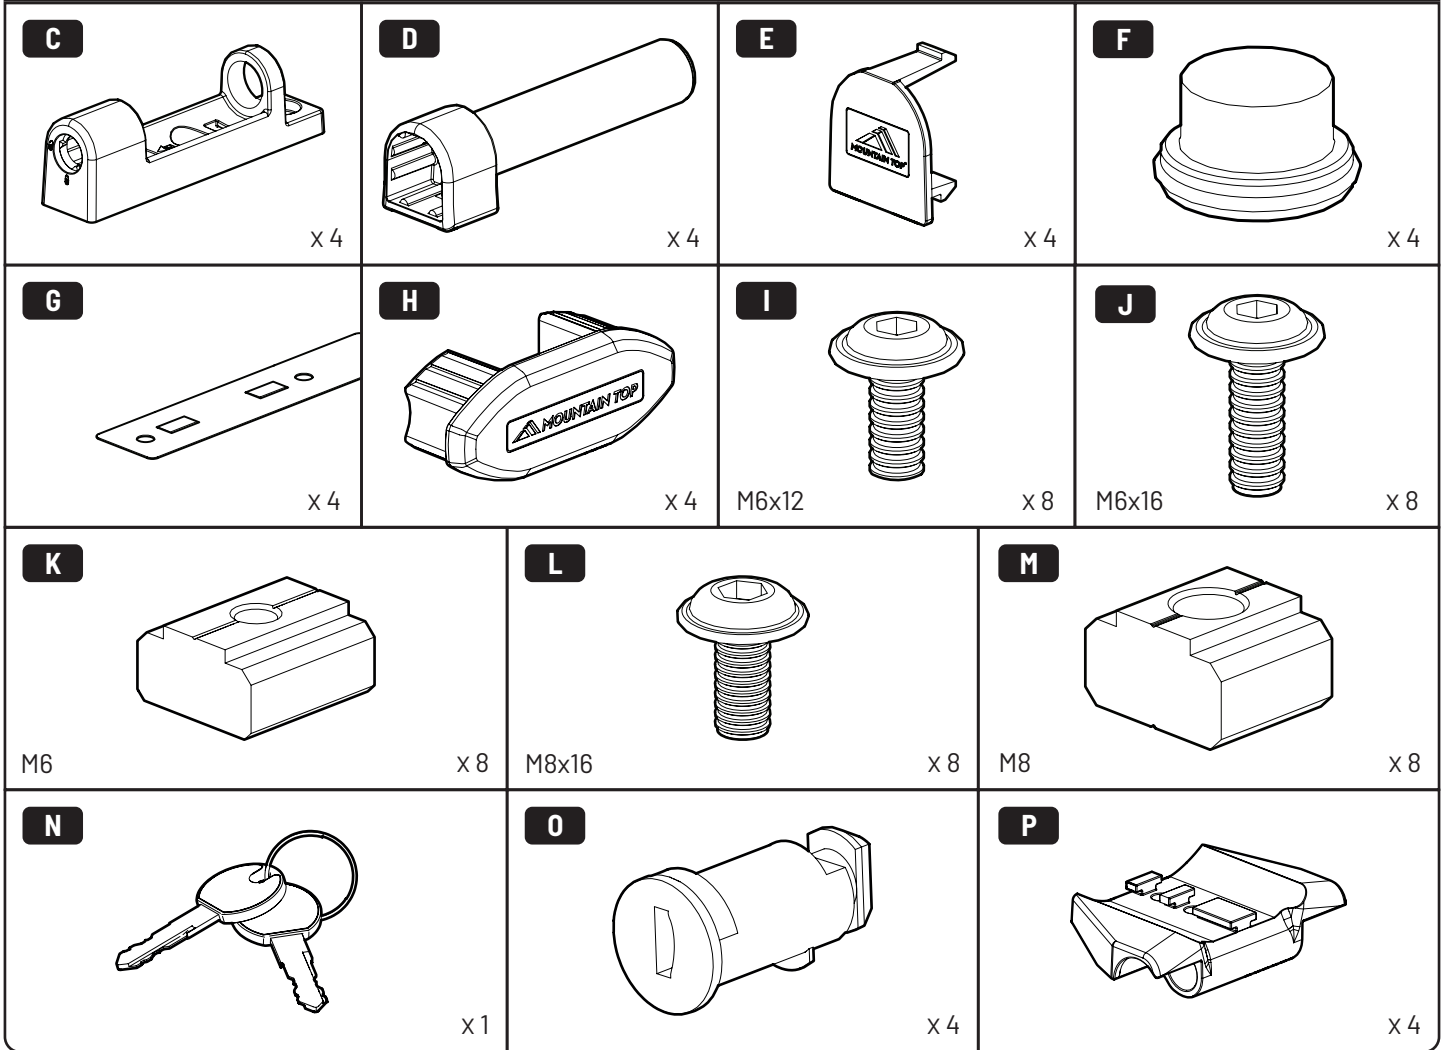

MOUNTAIN TOP® CROSS BAR

Installation manual

Parts

Kit

Kit

x1

x1

Tools and materials needed