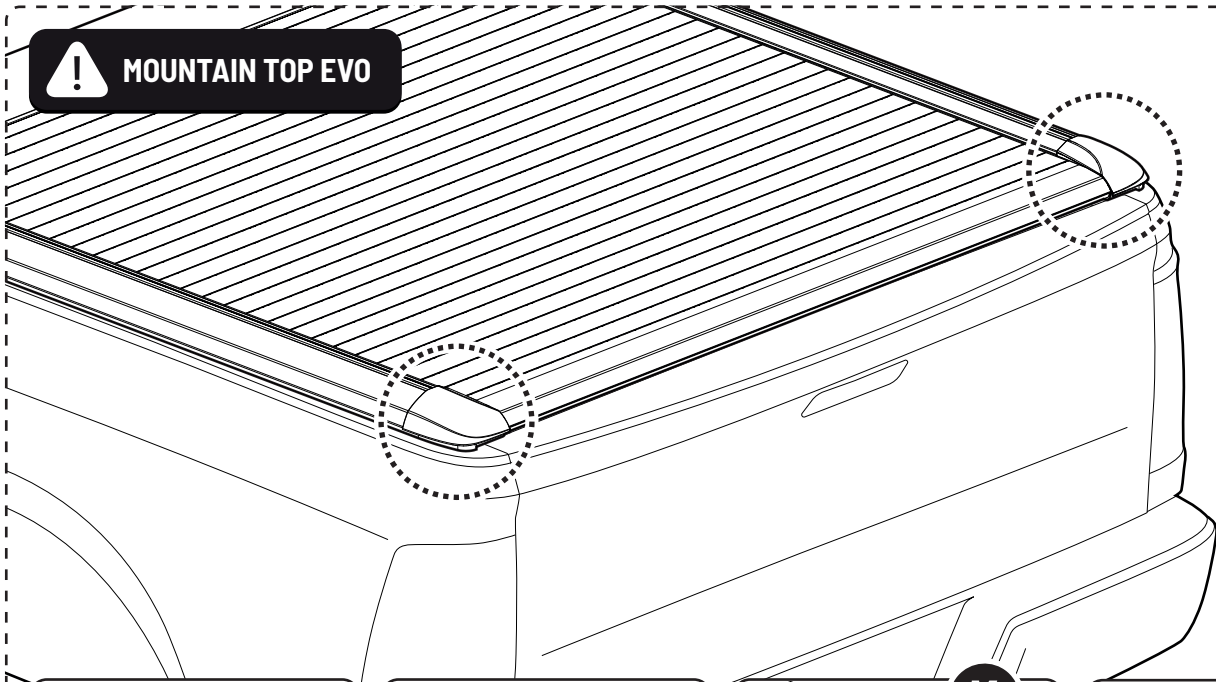

1-25 Nm

T30 + T40

MOUNTAIN TOP EVO

2

MOUNTAIN TOP EVO (FORD WILDTRAK / VW AMAROK+AVENTURA)

3

! MOUNTAIN TOP STYLE

4