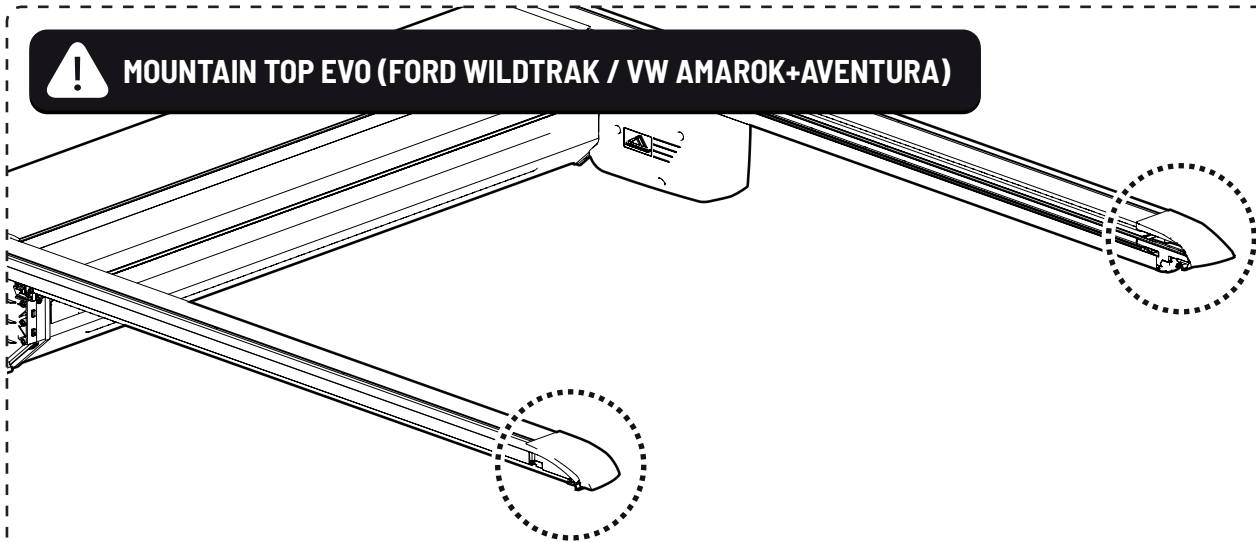

MOUNTAIN TOP® CROSS BAR

Installation manual

Parts

Kit

Kit

x1

x1

Tools and materials needed

1-25 Nm

T30 + T40

MOUNTAIN TOP EVO

2

MOUNTAIN TOP EVO (FORD WILDTRAK / VW AMAROK+AVENTURA)

3

! MOUNTAIN TOP STYLE

4

! MOUNTAIN TOP ROLL (STANDARD)

5

MOUNTAIN TOP ROLL (FORD WILDTRAK / VW AMAROK)

6

MOUNTAIN TOP ROLL (MITSUBISHI DC)

7

! MOUNTAIN TOP ROLL (VW AVENTURA)

! MOUNTAIN TOP ROLL (SSANGYONG)