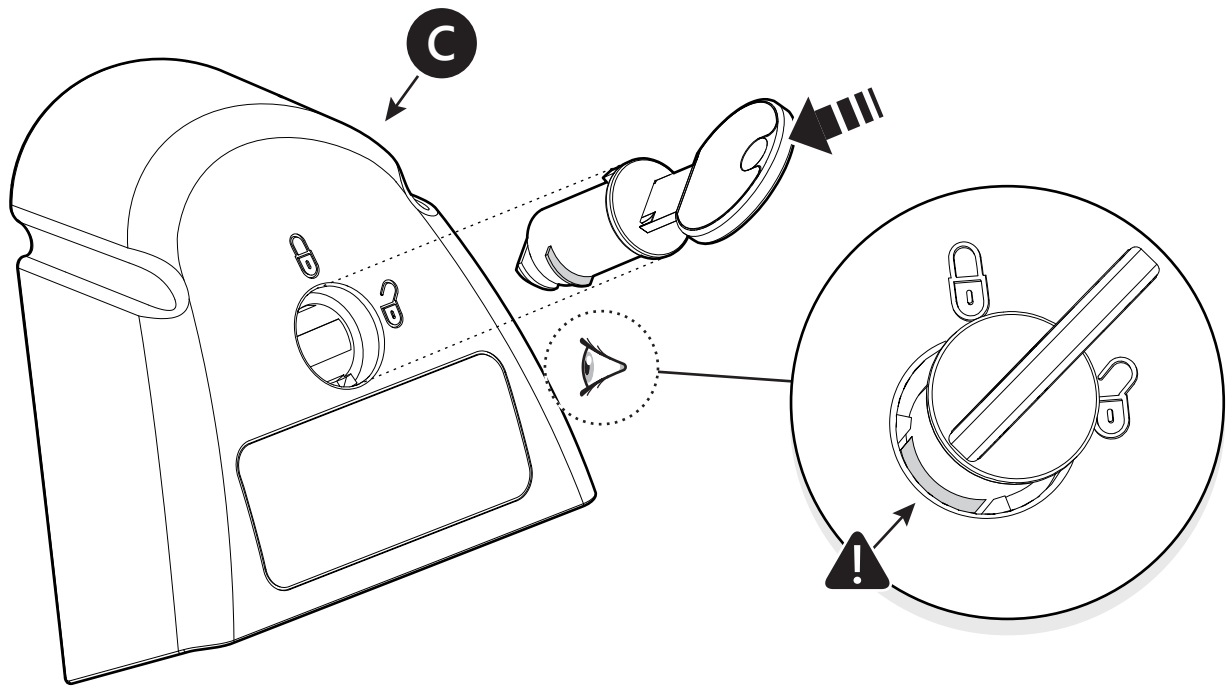

! Mountain Top Roll (VW Aventura)

! Mountain Top Roll (Ssangyong)

6

7

8

9

x 4

Customer Service +45 4810 2950 (08:00 - 16:00 CET)
Support info@mountaintop.dk
Website www.mountaintop.dk
Address Pedersholmparken 10, 3600 Frederikssund, Denmark