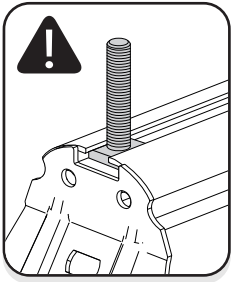

! Mountain Top Roll (VW Aventura)

! Mountain Top Roll (Ssangyong)

6

7

8

9

x 4

Customer Service +45 4810 2950 (08:00 - 16:00 CET)
Support info@mountaintop.dk
Website www.mountaintop.dk
Address Pedersholmparken 10, 3600 Frederikssund, Denmark