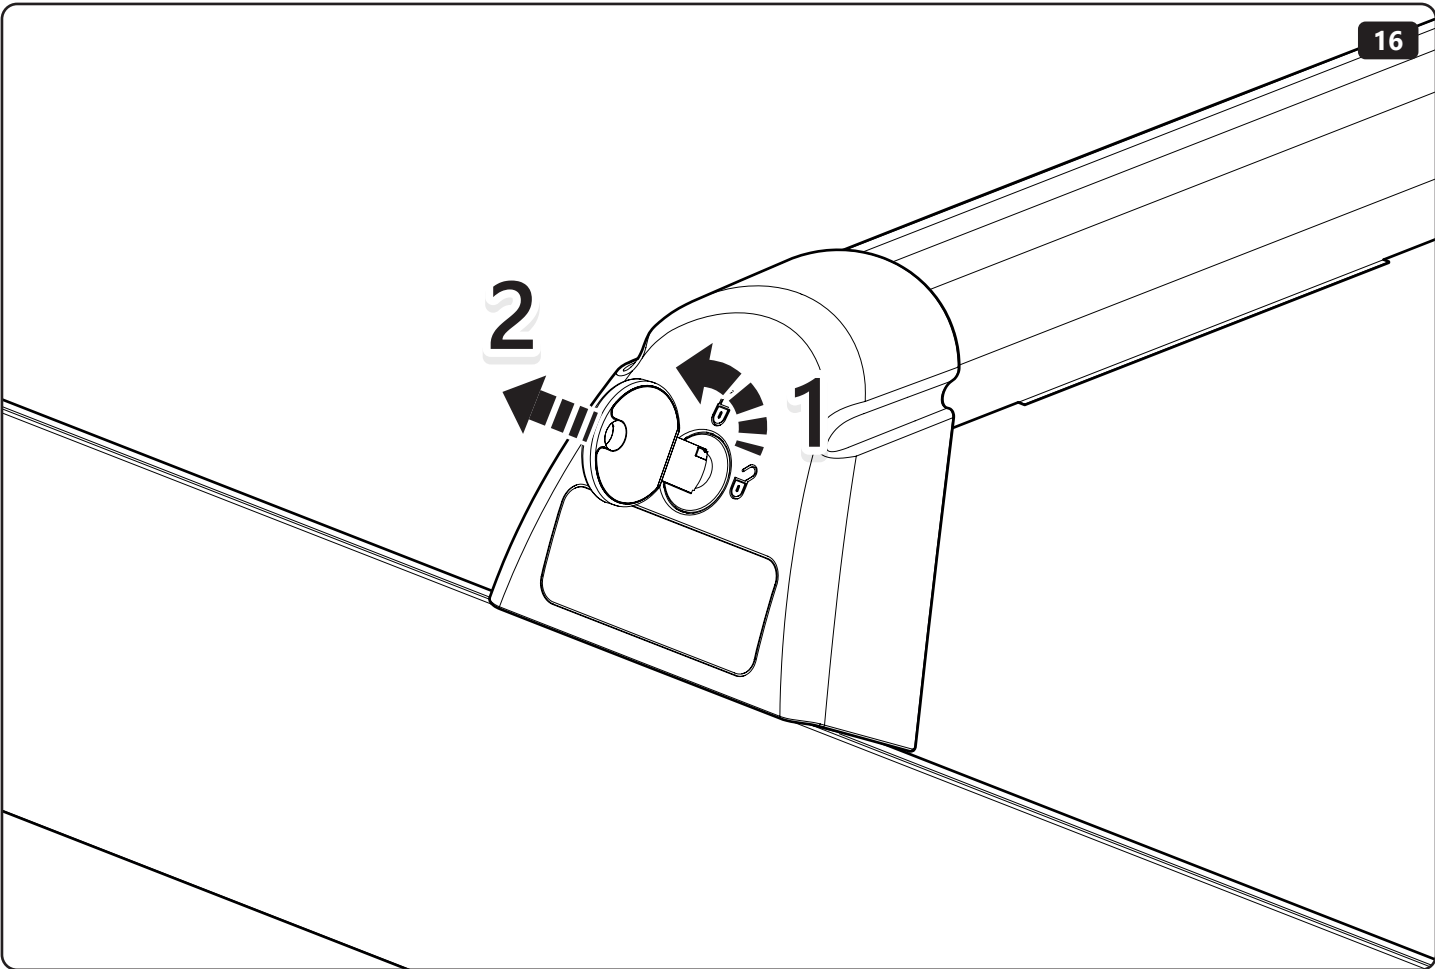

! Mountain Top Roll (VW Aventura)

! Mountain Top Roll (Ssangyong)

6

7

8

9

x 4

Customer Service +45 4810 2950 (08:00 - 16:00 CET)
Support info@mountaintop.dk
Website www.mountaintop.dk
Address Pedersholmparken 10, 3600 Frederikssund, Denmark