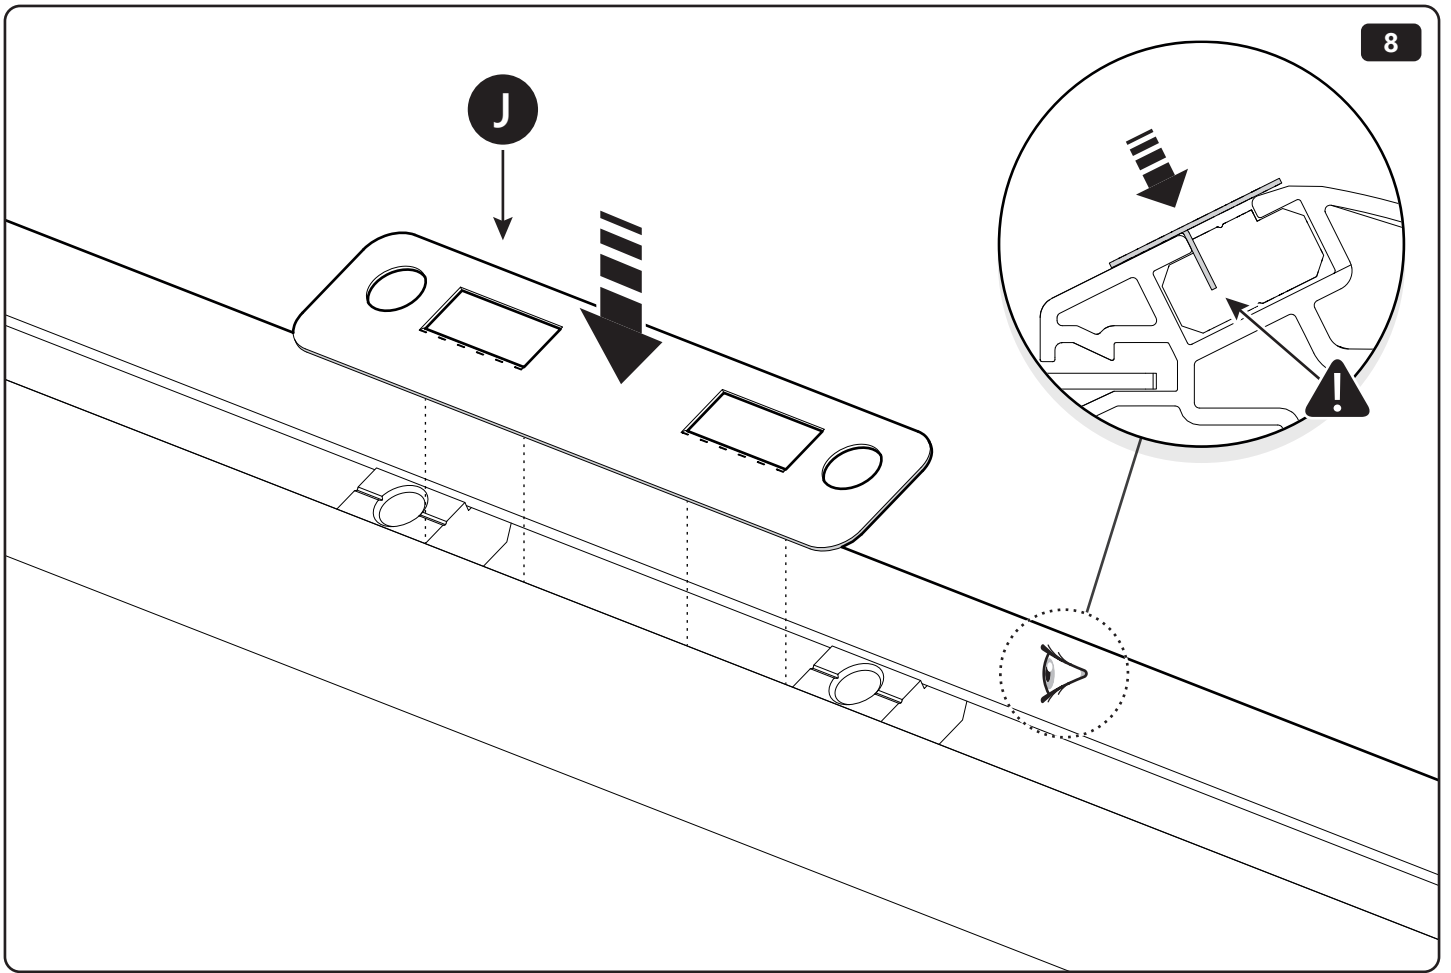

! Mountain Top Roll (VW Aventura)

! Mountain Top Roll (Ssangyong)

6

7

8

9

x 4

Customer Service +45 4810 2950 (08:00 - 16:00 CET)
Support info@mountaintop.dk
Website www.mountaintop.dk
Address Pedersholmparken 10, 3600 Frederikssund, Denmark