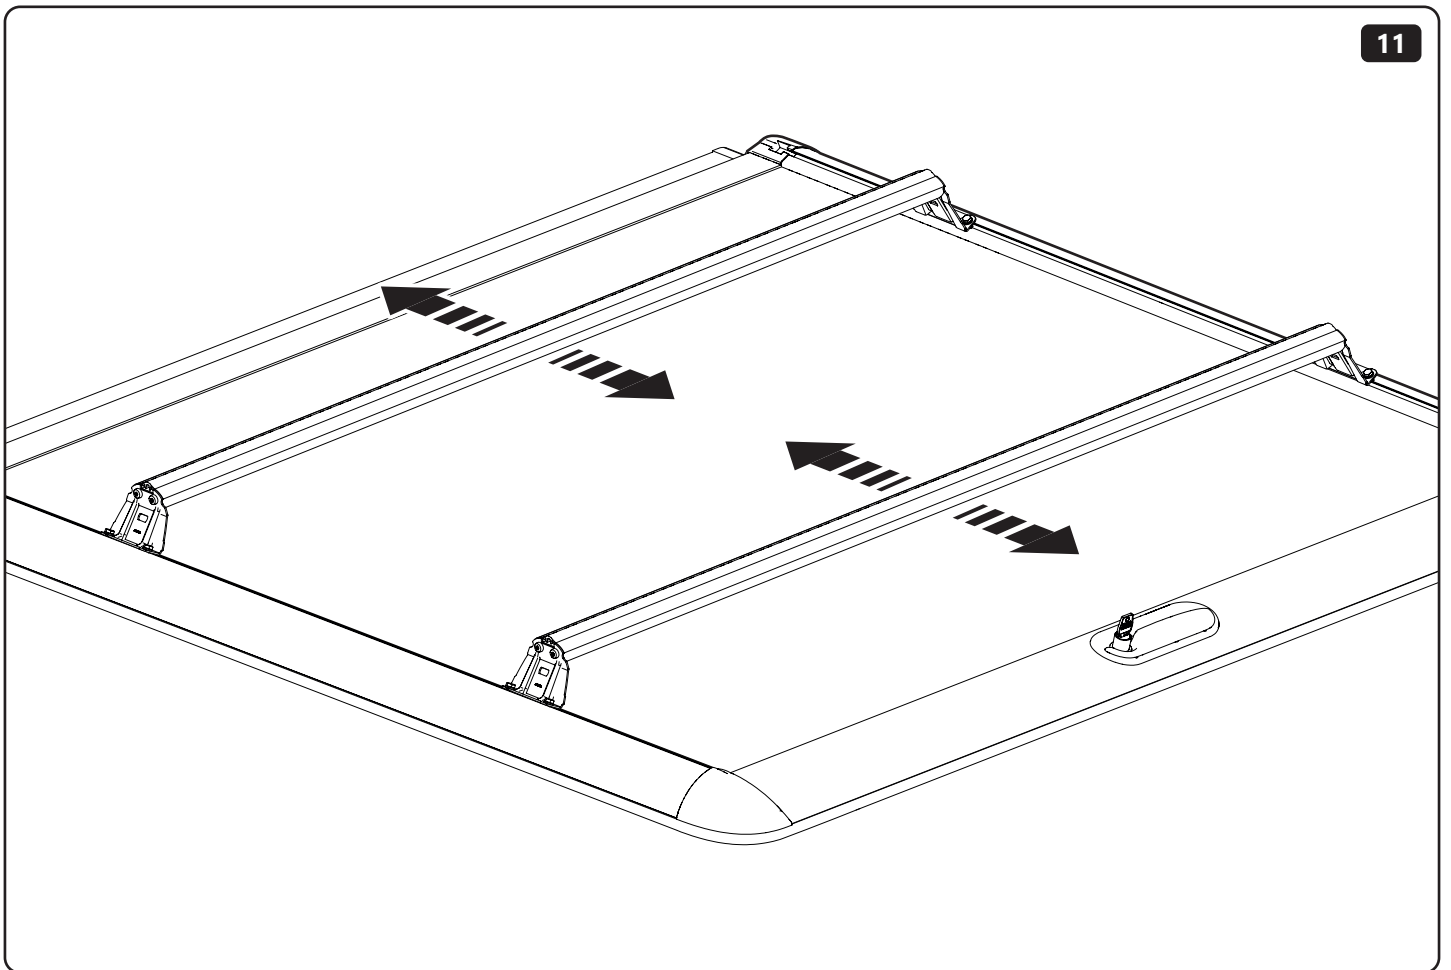

! Mountain Top Roll (VW Aventura)

! Mountain Top Roll (Ssangyong)

6

7

8

9

x 4

Customer Service +45 4810 2950 (08:00 - 16:00 CET)
Support info@mountaintop.dk
Website www.mountaintop.dk
Address Pedersholmparken 10, 3600 Frederikssund, Denmark