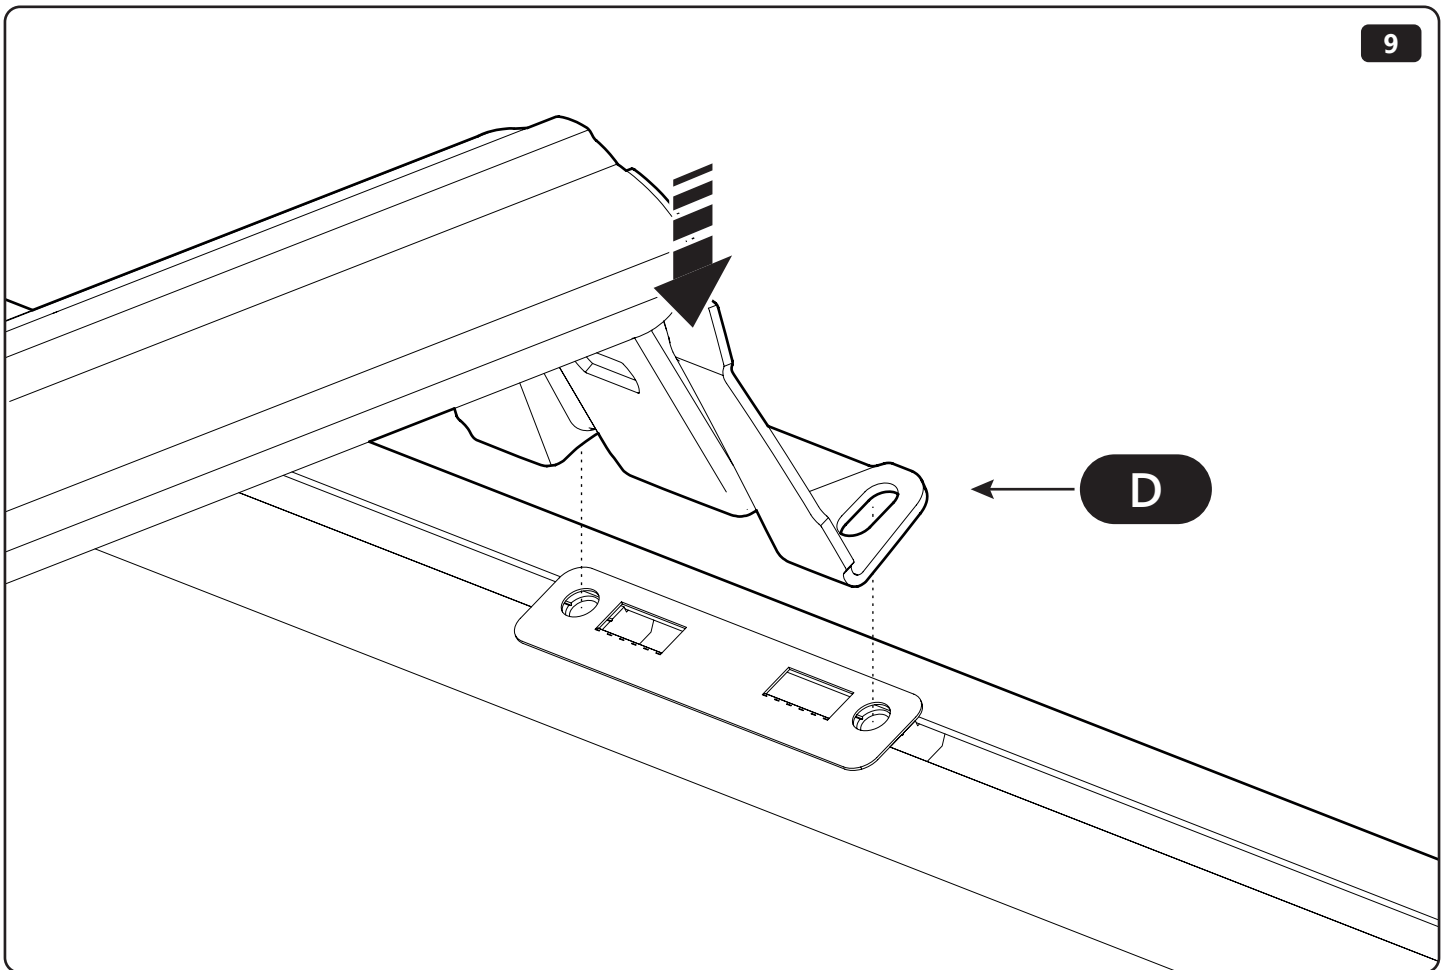

! Mountain Top Roll (VW Aventura)

! Mountain Top Roll (Ssangyong)

6

7

8

9

x 4

Customer Service +45 4810 2950 (08:00 - 16:00 CET)
Support info@mountaintop.dk
Website www.mountaintop.dk
Address Pedersholmparken 10, 3600 Frederikssund, Denmark