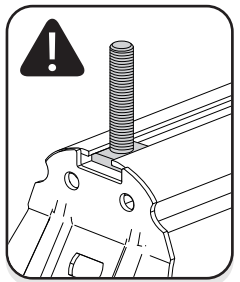

! Mountain Top Roll (VW Aventura)

! Mountain Top Roll (Ssangyong)

6

7

8

9

x 4

Customer Service +45 4810 2950 (08:00 - 16:00 CET)
Support info@mountaintop.dk
Website www.mountaintop.dk
Address Pedersholmparken 10, 3600 Frederikssund, Denmark