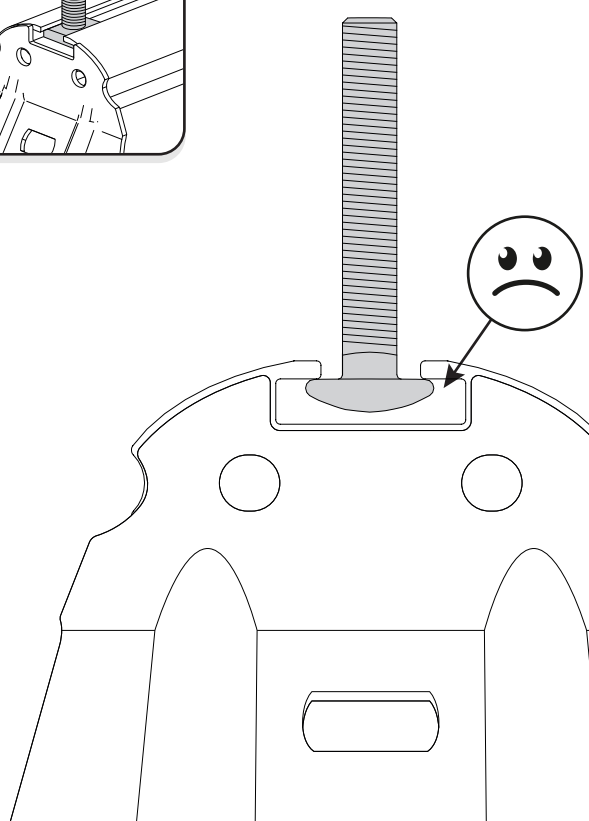

! Mountain Top Roll (VW Aventura)

! Mountain Top Roll (Ssangyong)

6

7

8

9

x 4

Customer Service +45 4810 2950 (08:00 - 16:00 CET)
Support info@mountaintop.dk
Website www.mountaintop.dk
Address Pedersholmparken 10, 3600 Frederikssund, Denmark