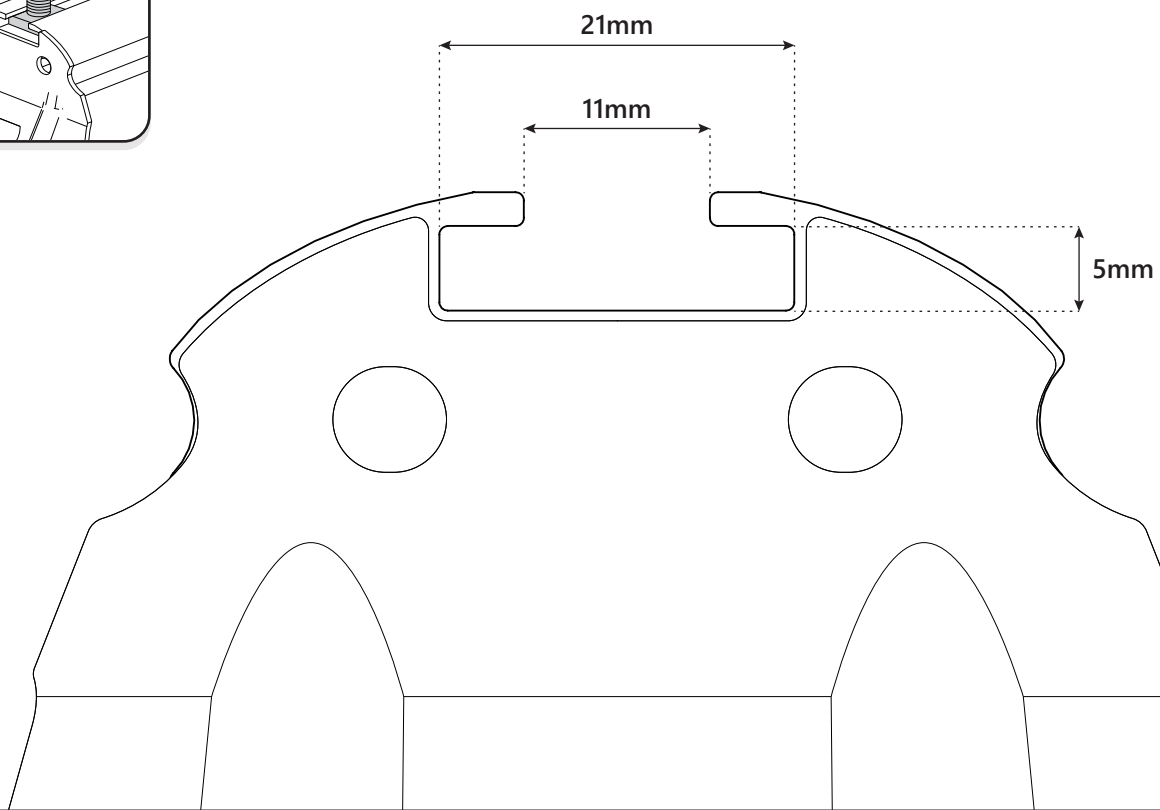

! Mountain Top Roll (VW Aventura)

! Mountain Top Roll (Ssangyong)

6

7

8

9

x 4

Customer Service +45 4810 2950 (08:00 - 16:00 CET)
Support info@mountaintop.dk
Website www.mountaintop.dk
Address Pedersholmparken 10, 3600 Frederikssund, Denmark