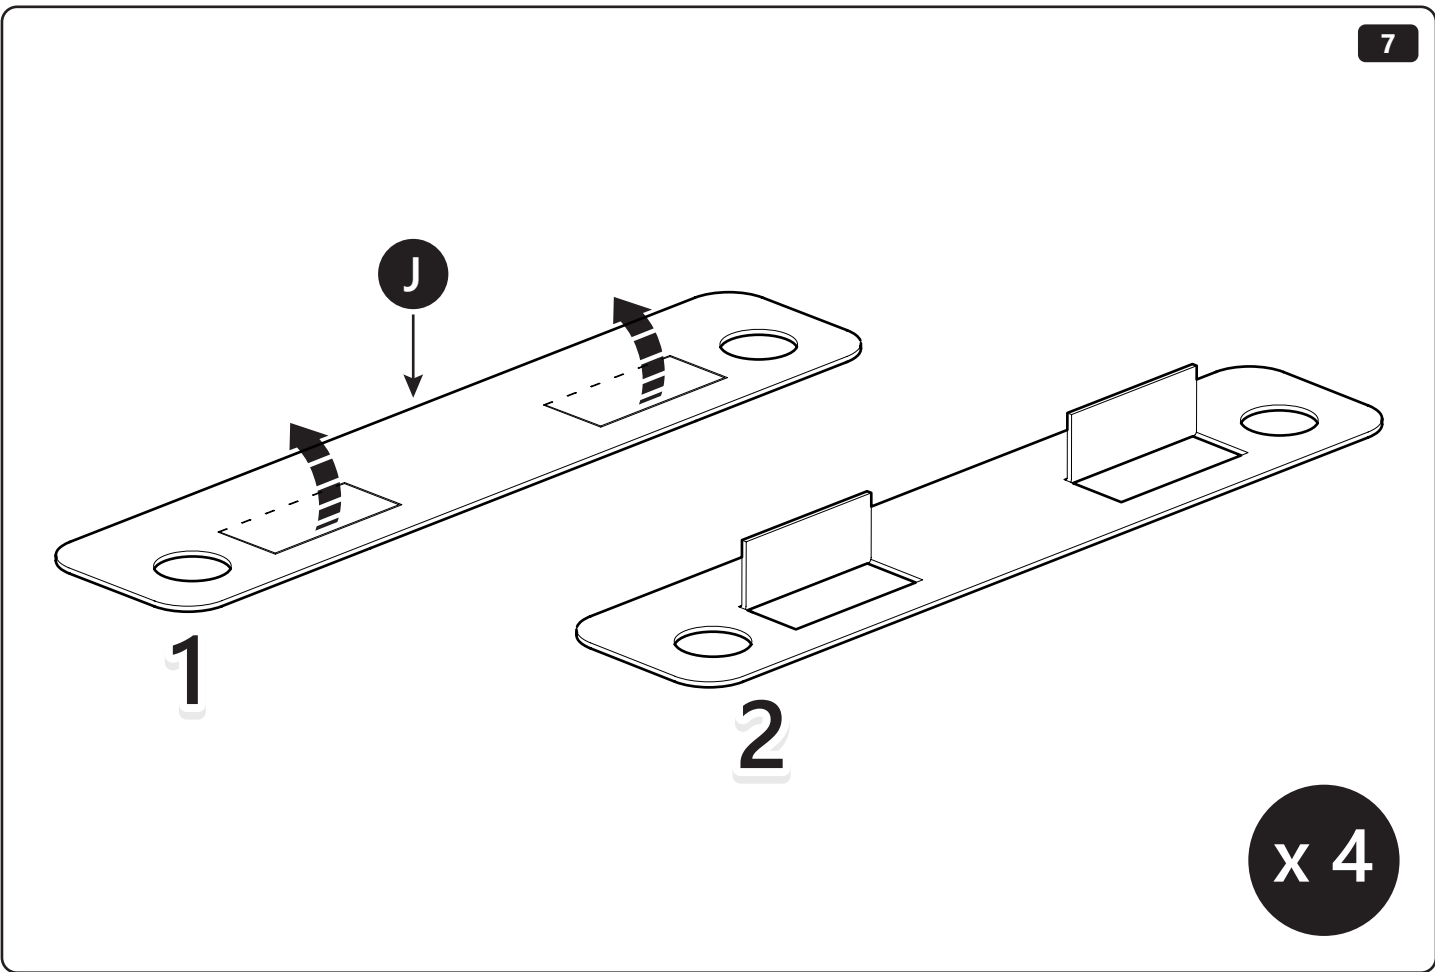

! Mountain Top Roll (VW Aventura)

! Mountain Top Roll (Ssangyong)

6

7

8

9

x 4

Customer Service +45 4810 2950 (08:00 - 16:00 CET)
Support info@mountaintop.dk
Website www.mountaintop.dk
Address Pedersholmparken 10, 3600 Frederikssund, Denmark