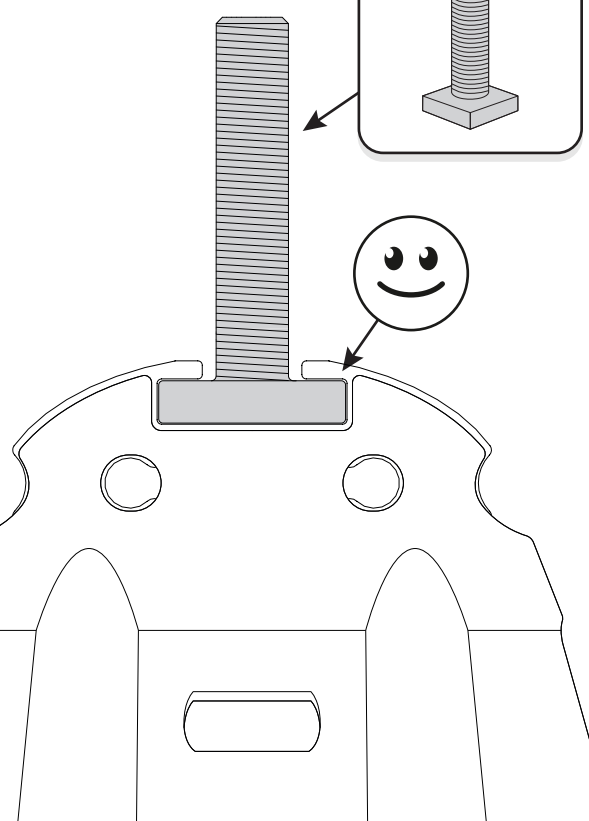

! Mountain Top Roll (VW Aventura)

! Mountain Top Roll (Ssangyong)

6

7

8

9

x 4

Customer Service +45 4810 2950 (08:00 - 16:00 CET)
Support info@mountaintop.dk
Website www.mountaintop.dk
Address Pedersholmparken 10, 3600 Frederikssund, Denmark