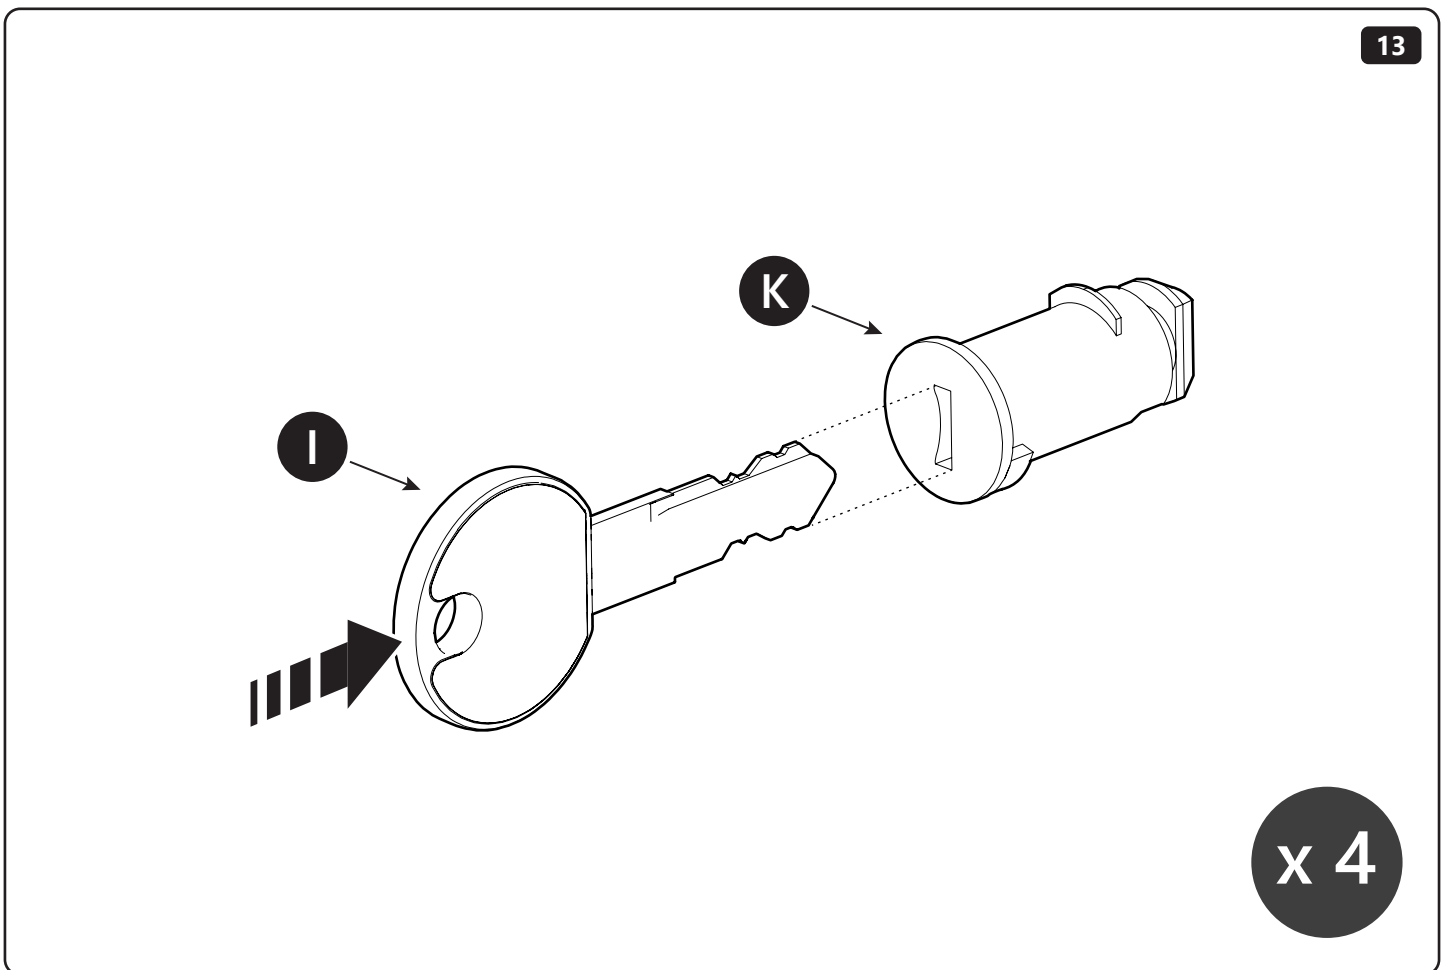

! Mountain Top Roll (VW Aventura)

! Mountain Top Roll (Ssangyong)

6

7

8

9

x 4

Customer Service +45 4810 2950 (08:00 - 16:00 CET)
Support info@mountaintop.dk
Website www.mountaintop.dk
Address Pedersholmparken 10, 3600 Frederikssund, Denmark