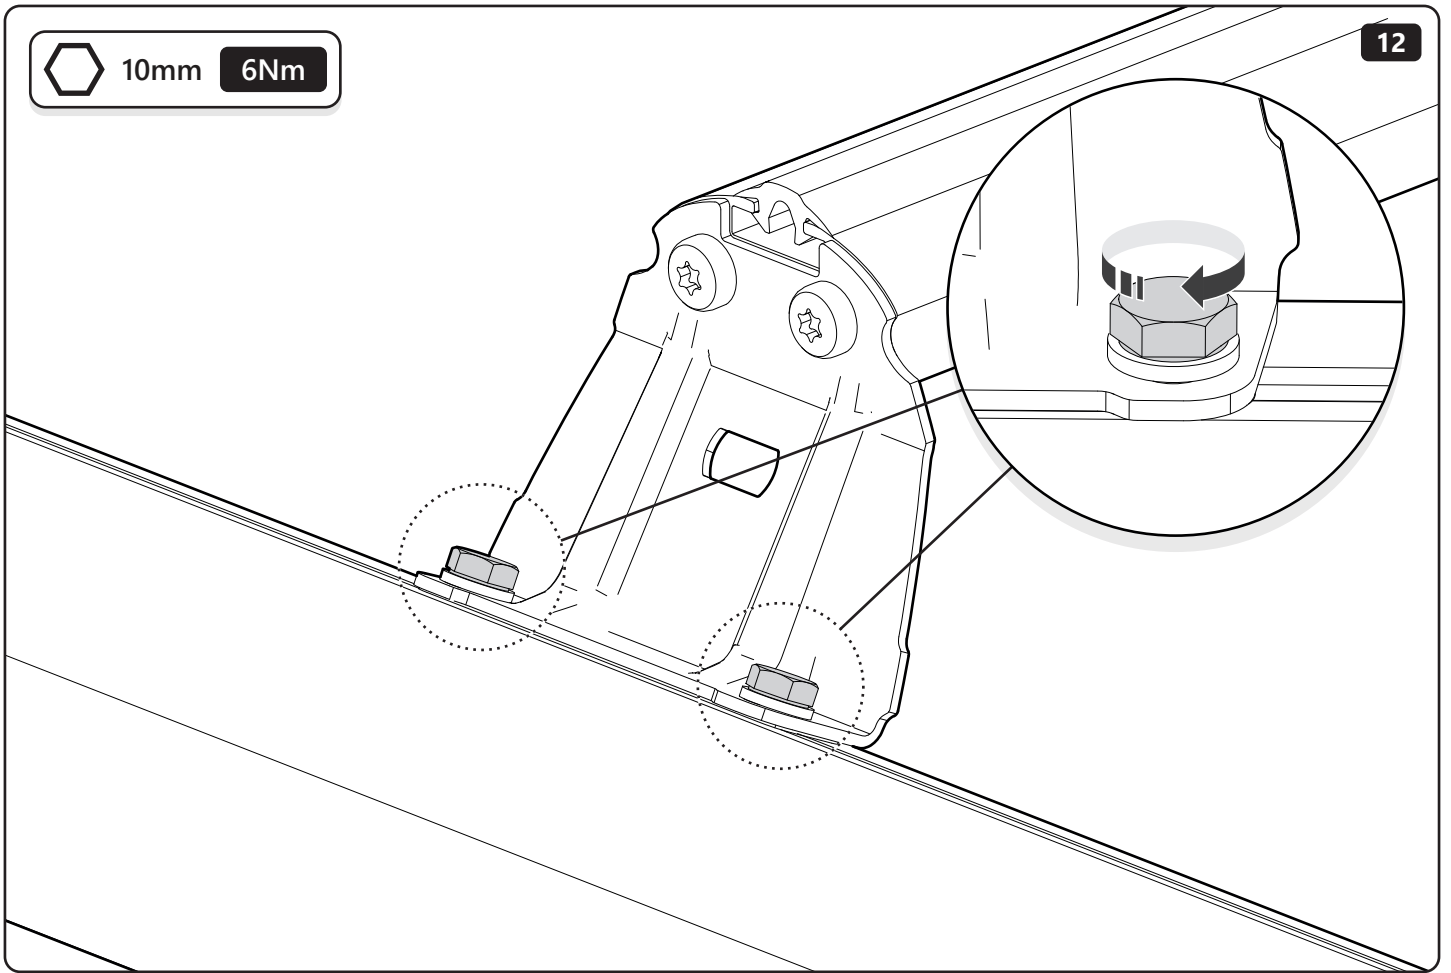

! Mountain Top Roll (VW Aventura)

! Mountain Top Roll (Ssangyong)

6

7

8

9

x 4

Customer Service +45 4810 2950 (08:00 - 16:00 CET)
Support info@mountaintop.dk
Website www.mountaintop.dk
Address Pedersholmparken 10, 3600 Frederikssund, Denmark