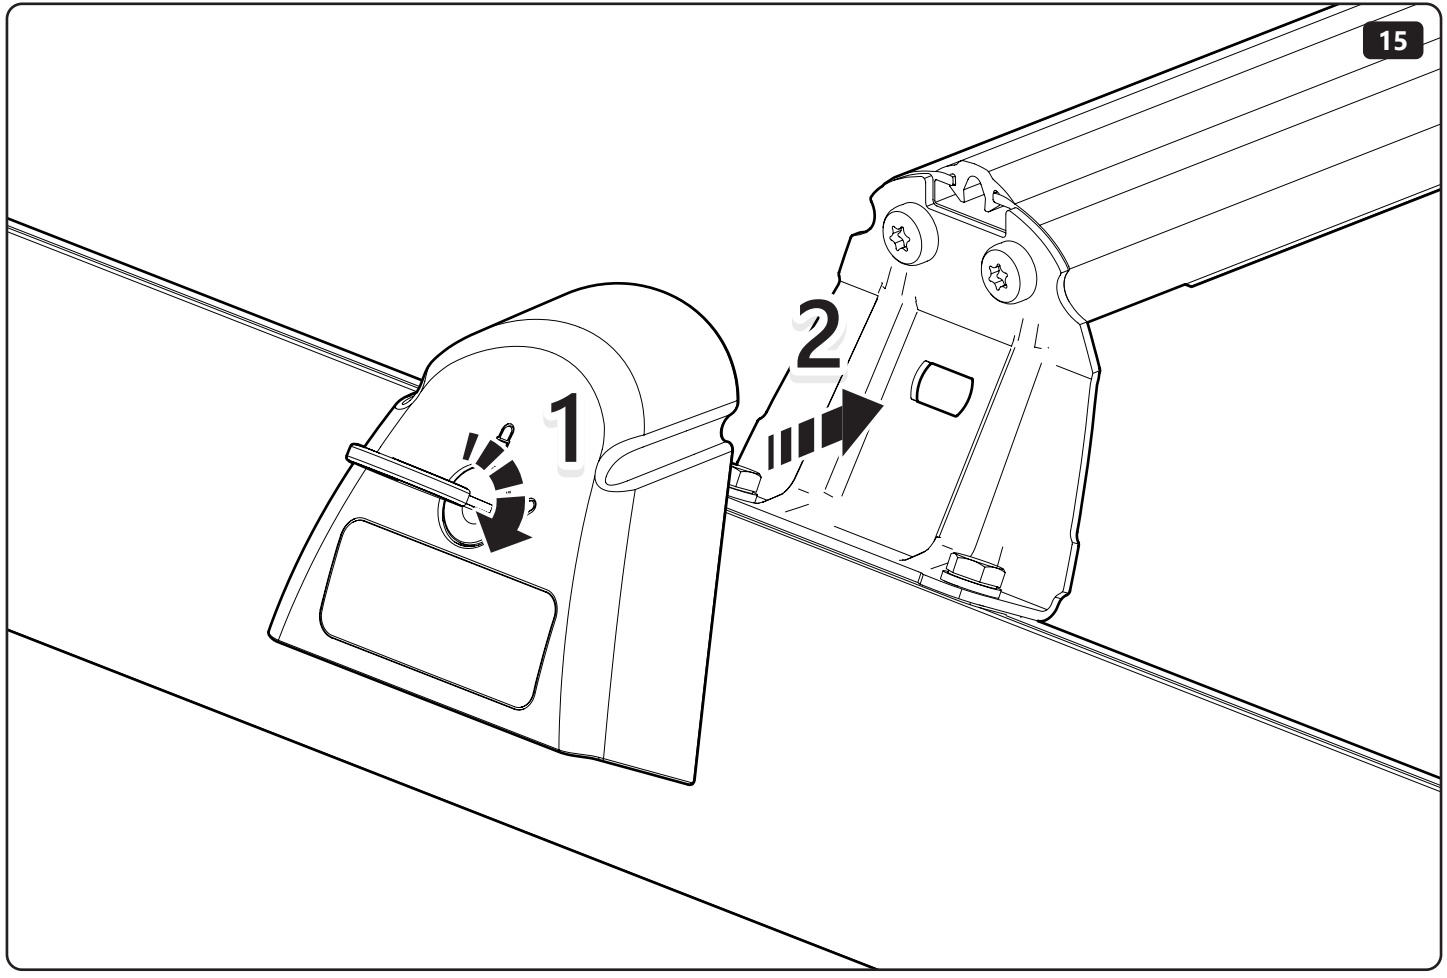

! Mountain Top Roll (VW Aventura)

! Mountain Top Roll (Ssangyong)

6

7

8

9

x 4

Customer Service +45 4810 2950 (08:00 - 16:00 CET)
Support info@mountaintop.dk
Website www.mountaintop.dk
Address Pedersholmparken 10, 3600 Frederikssund, Denmark