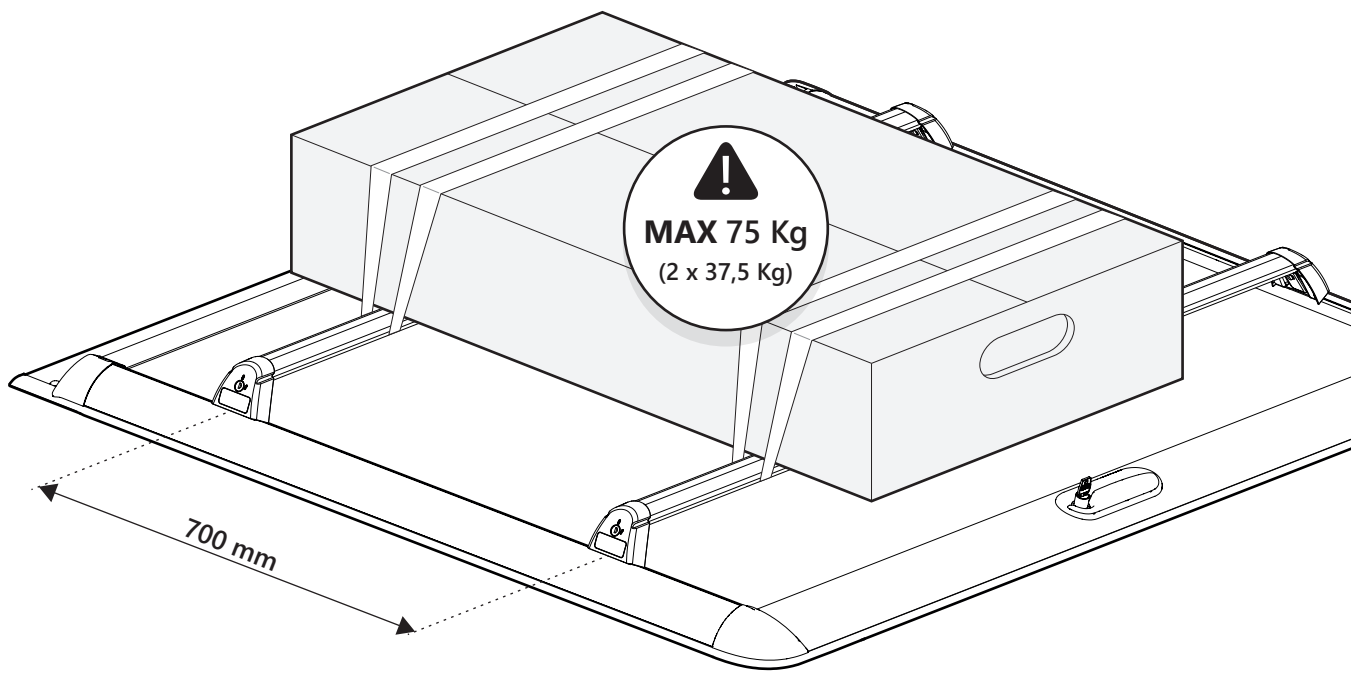

! Mountain Top Roll (VW Aventura)

! Mountain Top Roll (Ssangyong)

6

7

8

9

x 4

Customer Service +45 4810 2950 (08:00 - 16:00 CET)
Support info@mountaintop.dk
Website www.mountaintop.dk
Address Pedersholmparken 10, 3600 Frederikssund, Denmark