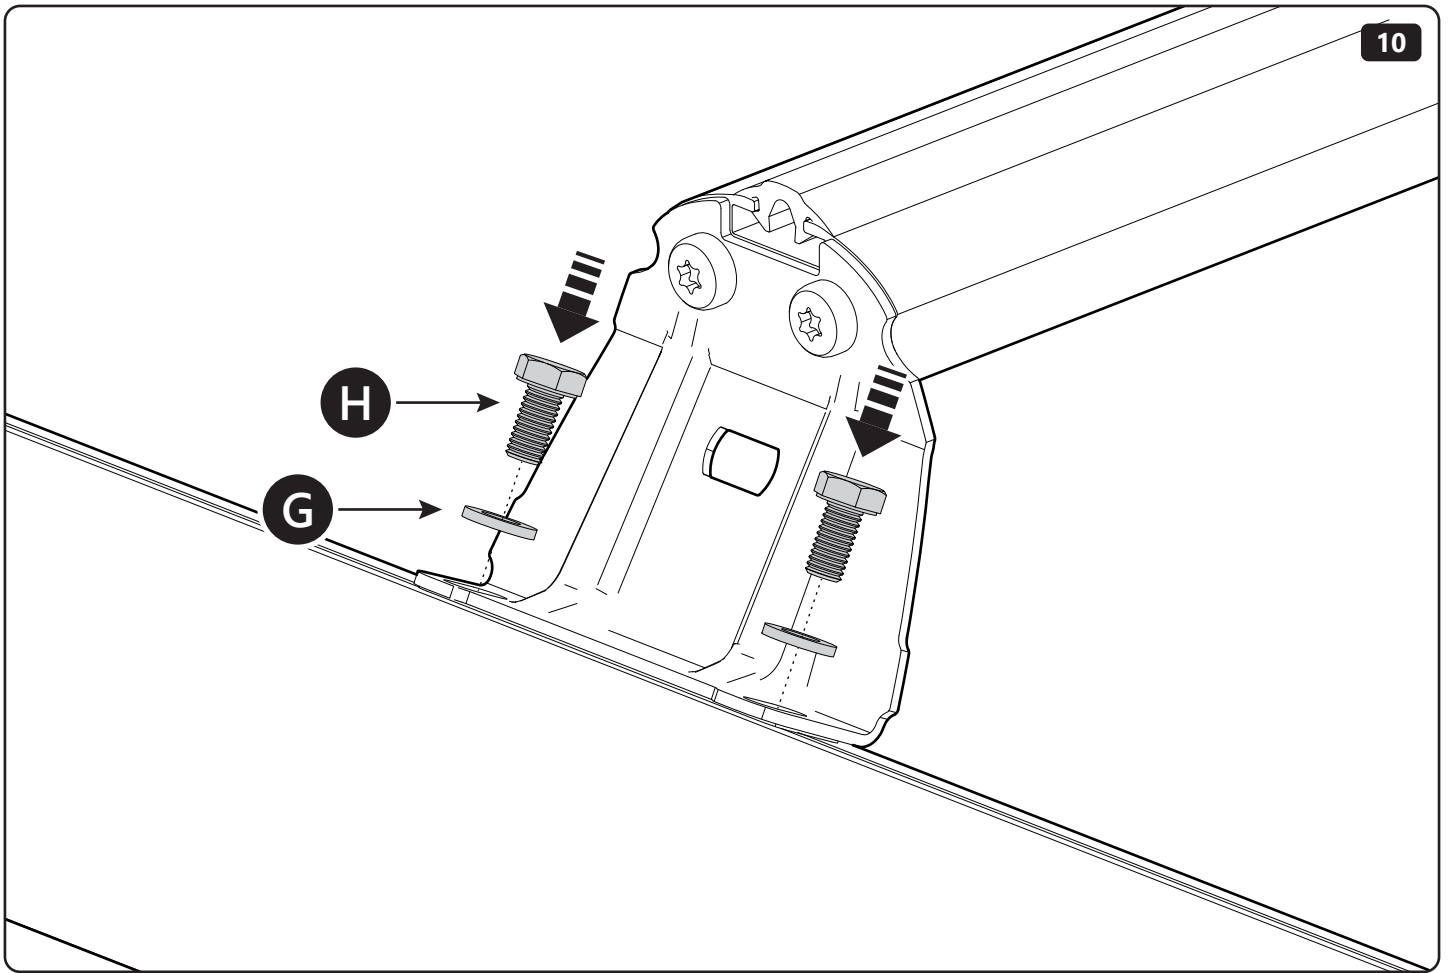

! Mountain Top Roll (VW Aventura)

! Mountain Top Roll (Ssangyong)

6

7

8

9

x 4

Customer Service +45 4810 2950 (08:00 - 16:00 CET)
Support info@mountaintop.dk
Website www.mountaintop.dk
Address Pedersholmparken 10, 3600 Frederikssund, Denmark