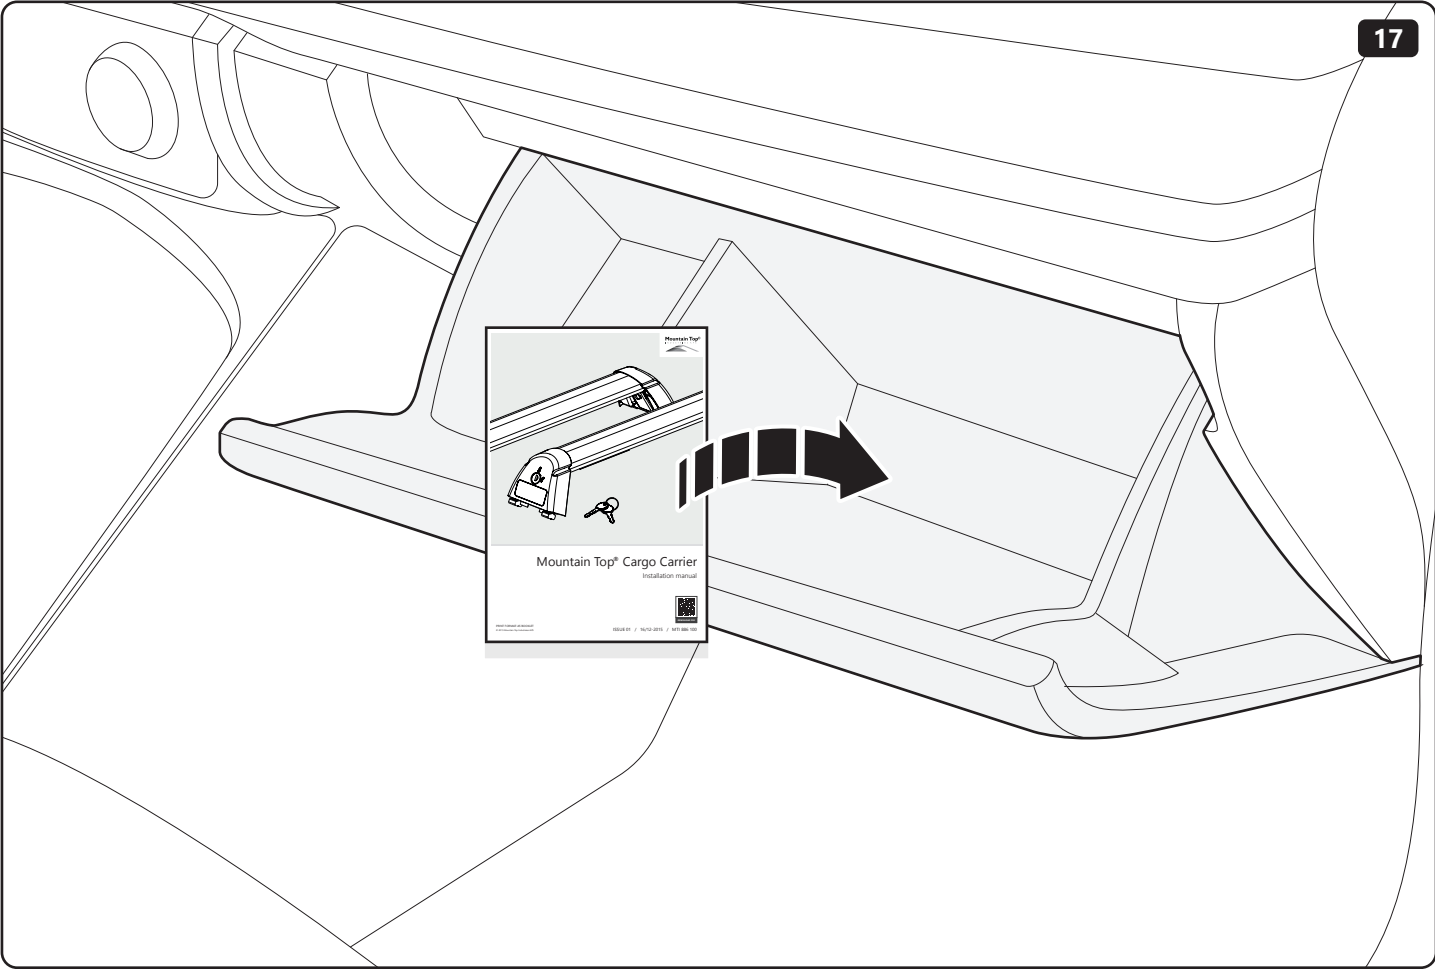

! Mountain Top Roll (VW Aventura)

! Mountain Top Roll (Ssangyong)

6

7

8

9

x 4

Customer Service +45 4810 2950 (08:00 - 16:00 CET)
Support info@mountaintop.dk
Website www.mountaintop.dk
Address Pedersholmparken 10, 3600 Frederikssund, Denmark